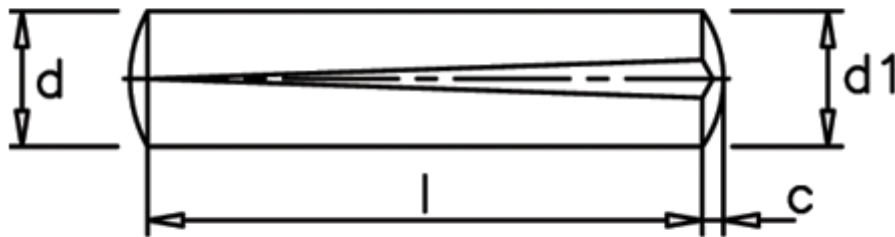

Article number: 08013130

Description: KLEE Slotted pin S1 3x30
Steel

Measures

c = 0,45

d = 3.0

d1 = 3.20

Length = 30